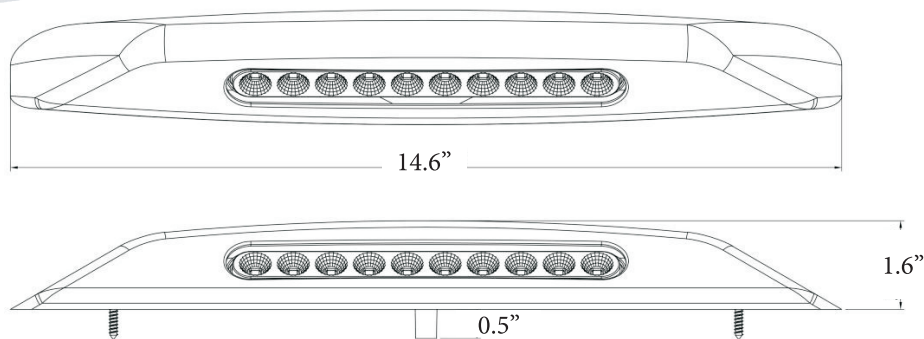

**TLC-18S MODEL (1700 Lumens)
18" x 4" x 1" (L/W/H)**

**TLC-24S MODEL (2000 Lumens)
24" x 2.5 x 1" (L/W/H)**

**TLC-36S MODEL (2800 Lumens)
36" x 2.5" x 1" (L/W/H)**

- Working Voltage: 12 Volts DC.
- Color Temperature: 6000K.
- Diffuser: Acrylic.
- Body: Extruded Aluminum.

BUILT-IN POWER SWITCH

EASY-INSTALL (HARDWARE INCLUDED)

Triton 5-Year Warranty

LED CARGO LAMP MODEL TLC-12S AND TLC-15

WITH ON/OFF SWITCH.

Ideal for Sleeper-cab, RV, boat and trailer use

- 4000-4500K Warm-white LED light
- UV-Proof ASA Material
- Splash-proof IP65 design
- Operating voltage 12-24 Volts
- Wattage: 2.75 Watts
- Light Output 350 Lumens

NO ON/OFF SWITCH.
60 DEGREE ANGLED UNIT

RUGGED 60-DEGREE ANGLE ALLOY LED WORK-LAMPS

IDEAL FOR WORK TRUCK, BOX TRUCK, RV OR BOAT
9-INCH & 13-INCH MODELS TLC-93 & TLC-113

TLC-93B

- Dimensions: 9" x 3" x 3" (L/H/D)
- 18 pcs 1W SMD LEDs (18 Watts)
- Cast Aluminum Housing
- Intensity: 1,450 Lumens

TLC-93W

- Dimensions: 9" x 3" x 3" (W/H/D)
- 18 pcs 1W SMD LEDs (18 Watts)
- Cast Aluminum Housing
- Intensity: 1,450 Lumens

TLC-133B

- Dimensions: 13" x 3" x 3" (W/H/D)
- 27 pcs 1W SMD LEDs (27 Watts)
- Cast Aluminum Housing
- Intensity: 2,250 Lumens