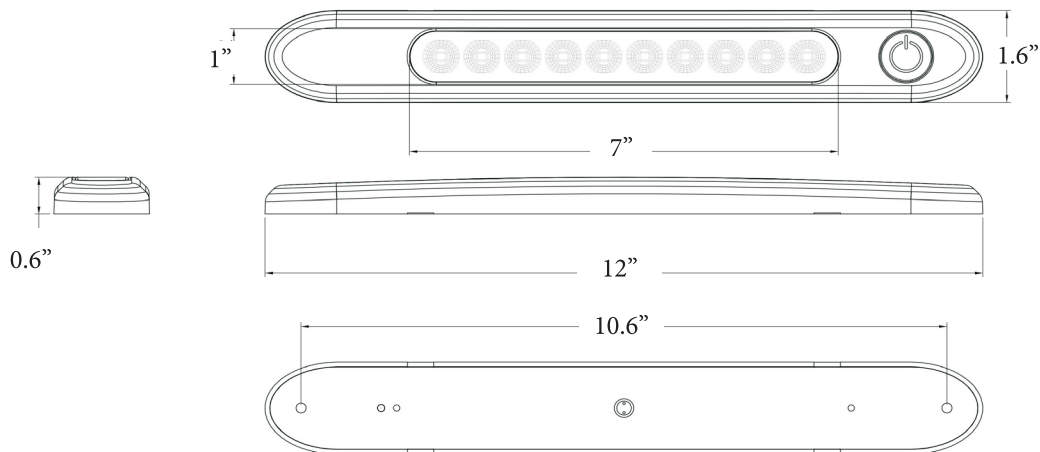

**TLC-18S MODEL (1700 Lumens)
18" x 4" x 1" (L/W/H)**

**TLC-24S MODEL (2000 Lumens)
24" x 2.5 x 1" (L/W/H)**

**TLC-36S MODEL (2800 Lumens)
36" x 2.5" x 1" (L/W/H)**

- Working Voltage: 12 Volts DC.
- Color Temperature: 6000K.
- Diffuser: Acrylic.
- Body: Extruded Aluminum.

NO ON/OFF SWITCH.
60 DEGREE ANGLED UNIT

RUGGED 60-DEGREE ANGLE ALLOY LED WORK-LAMPS

IDEAL FOR WORK TRUCK, BOX TRUCK, RV OR BOAT
9-INCH & 13-INCH MODELS TLC-93 & TLC-113

TLC-93B

- Dimensions: 9" x 3" x 3" (L/H/D)
- 18 pcs 1W SMD LEDs (18 Watts)
- Cast Aluminum Housing
- Intensity: 1,450 Lumens

TLC-93W

- Dimensions: 9" x 3" x 3" (W/H/D)
- 18 pcs 1W SMD LEDs (18 Watts)
- Cast Aluminum Housing
- Intensity: 1,450 Lumens

TLC-133B

- Dimensions: 13" x 3" x 3" (W/H/D)
- 27 pcs 1W SMD LEDs (27 Watts)
- Cast Aluminum Housing
- Intensity: 2,250 Lumens

TLC-133W

- Dimensions: 13" x 3" x 3" (W/H/D)
- 27 pcs 1W SMD LEDs (27 Watts)
- Cast Aluminum Housing
- Intensity: 2,250 Lumens

All above lamps are 12/24 Volts.

5-Year Warranty