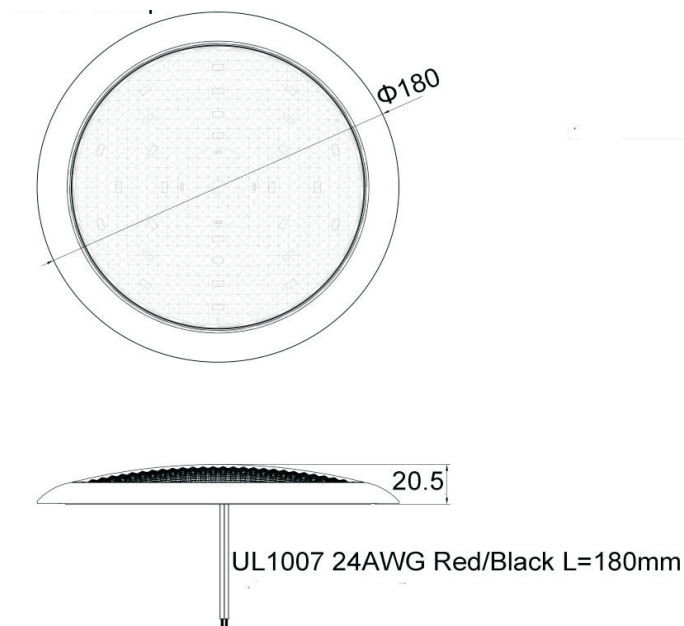

LED CARGO-LAMP MODEL TLC-7 & TLC-7S

Ideal for Sleeper-cab, RV, boat and trailer use.

- TLC-7 Light output 800 Lumens, no switch
- TLC-7S Illuminated touch-control with dimming function (Touch and hold to dim)
- Light output 800 Lumens
- 4000-4500K Warm-white LED light
- Waterproof IP67
- Operating voltage 12 Volts
- Wattage: 12 Watts
- Light Output: 800 Lumens