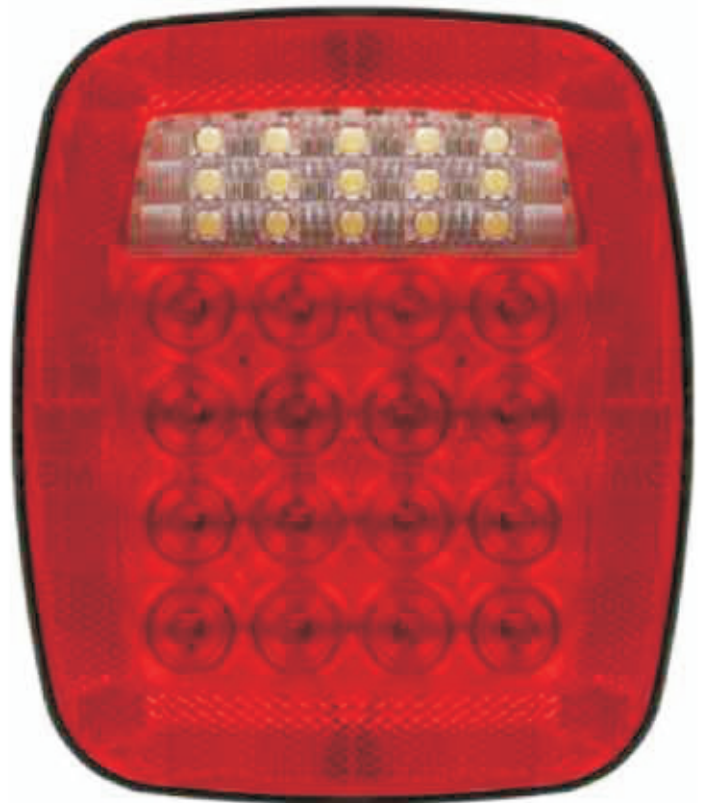

BOX TAIL-LAMP

TSL-76 THREE-STUD MOUNTING STOP-TAIL-TURN & BACK-UP LAMP

MODEL: TSL-76 TSL-76LP (w/LICENSE PLATE LEDS)

- 12 VOLTS
- SAE AND DOT 17 CERTIFIED
- STANDARD THREE-STUD MOUNTING
- SELF-GROUNDING VIA STUDS
- STRONG POLYCARBONATE LENS & BODY
- DIMENSIONS: 6" x 7" x 3" (H/W/D)
- SEALED IP68 DESIGN
- 12 INCH CONNECTION WIRES
- LEFT LAMP INCLUDES LICENSE PLATE LED

TRITON 3-YEAR LIMITED WARRANTY