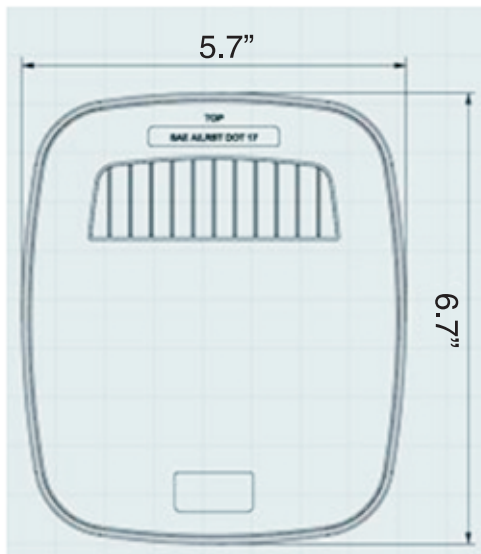

BOX TAIL-LAMP

TSL-76 THREE-STUD MOUNTING STOP-TAIL-TURN & BACK-UP LAMP

MODEL: TSL-76 TSL-76LP (w/LICENSE PLATE LEDS)

- 12 VOLTS
- SAE AND DOT 17 CERTIFIED
- STANDARD THREE-STUD MOUNTING
- SELF-GROUNDING VIA STUDS
- STRONG POLYCARBONATE LENS & BODY
- DIMENSIONS: 6" x 7" x 3" (H/W/D)
- SEALED IP68 DESIGN
- 12 INCH CONNECTION WIRES
- LEFT LAMP INCLUDES LICENSE PLATE LED

TRITON 3-YEAR LIMITED WARRANTY