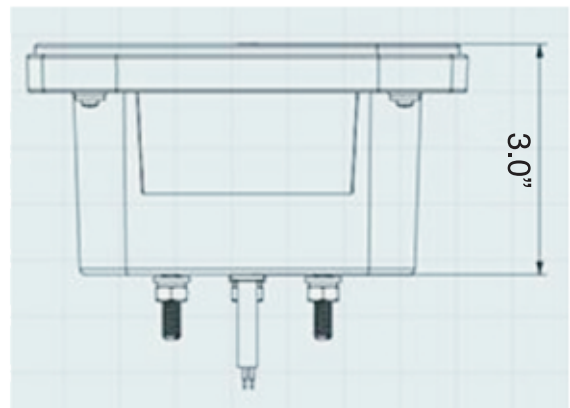

TRITON 5 YEAR LIMITED WARRANTY

BOX TAIL-LAMP

TSL-76 THREE-STUD MOUNTING STOP-TAIL-TURN & BACK-UP LAMP

MODEL: TSL-76 TSL-76LP (w/LICENSE PLATE LEDS)

- 12 VOLTS
- SAE AND DOT 17 CERTIFIED
- STANDARD THREE-STUD MOUNTING
- SELF-GROUNDING VIA STUDS
- STRONG POLYCARBONATE LENS & BODY
- DIMENSIONS: 6" x 7" x 3" (H/W/D)
- SEALED IP68 DESIGN
- 12 INCH CONNECTION WIRES
- LEFT LAMP INCLUDES LICENSE PLATE LED