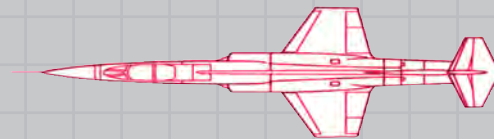

LED LIGHT STRIPS

STARFIGHTER™

SUPER INTENSITY LED STRIPS

TLSF-7

17 TLSF-7A

TLS-13

TLSFN-24

TLS-25

TLSF-7

- **WHITE**
- **7-Inch x 5/8"**
- **100-LED Strip**
- **12V w/Screws & Adhesive Backed Tape**

TLSF-7A

- **AMBER**
- **7-Inch x 5/8"**
- **100-LED Strip**
- **12V Immersible w/ Screws & Adhesive Backed Tape**

TLSFN-7

- **WHITE**
- **7-Inch x 1/2"**
- **50-LED Narrow Strip**
- **12V w/Screws & Adhesive Backed Tape**

TLSF-7R

- **RED**
- **7-Inch x 5/8"**
- **100-LED Strip**
- **12V Immersible w/Screws & Adhesive Backed Tape**

TLSFN-36

- **WHITE**
- **36-Inch x 1/2"**
- **300-LED Strip**
- **12V Immersible w/
Screws & Adhesive
Backed Tape**

TLSFN-24

- **WHITE**
- **24-Inch x 1/2"**
- **200-LED Strip**
- **12V Immersible w/
Screws & Adhesive
Backed Tape**