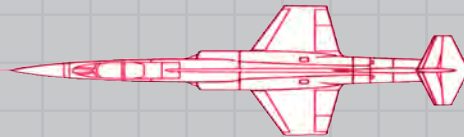

LED LIGHT STRIPS

STARFIGHTER™

SUPER INTENSITY LED STRIPS

TLSF-7

17 TLSF-7A

TLS-13

TLSFN-24

TLS-25

TLSF-7

- **WHITE**
- **7-Inch x 5/8"**
- **100-LED Strip**
- **12V w/Screws & Adhesive Backed Tape**

TLSF-7A

- **AMBER**
- **7-Inch x 5/8"**
- **100-LED Strip**
- **12V Immersible w/ Screws & Adhesive Backed Tape**

TLSFN-7

- **WHITE**
- **7-Inch x 1/2"**
- **50-LED Narrow Strip**
- **12V w/Screws & Adhesive Backed Tape**

TLSF-7R

- **RED**
- **7-Inch x 5/8"**
- **100-LED Strip**
- **12V Immersible w/Screws & Adhesive Backed Tape**

TLSFN-36

- **WHITE**
- **36-Inch x 1/2"**
- **300-LED Strip**
- **12V Immersible w/
Screws & Adhesive
Backed Tape**

TLSFN-24

- **WHITE**
- **24-Inch x 1/2"**
- **200-LED Strip**
- **12V Immersible w/
Screws & Adhesive
Backed Tape**