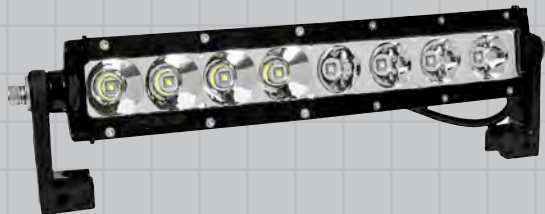

LED LIGHT BARS

TLB-36

TLL-80LP

TLB-160LP

TLB-240LP

HIGH-INTENSITY LED LIGHT-BARS

- 8-INCH LENGTH 12-LED 36 Watt Model # TLB-36 2600 Lumens
- 12-INCH LENGTH 8-LED 80 Watt Model # TLB-80LP 7200 Lumens
- 23-INCH LENGTH 16-LED 160 Watt Model # TLB-160LP 14400 Lumens
- 36-INCH LENGTH 24-LED 240 Watt Model # TLB-240LP 21600 Lumens

Rugged Aluminum Alloy with Attractive Black Anodized Finish.
Combo Models: Inner LED's Spot and Outer LED's Flood
Triton 'T-10' Ten-Year Limited Warranty.

TLB-36

TLB-80LP

TLB-160LP

TLB-240LP