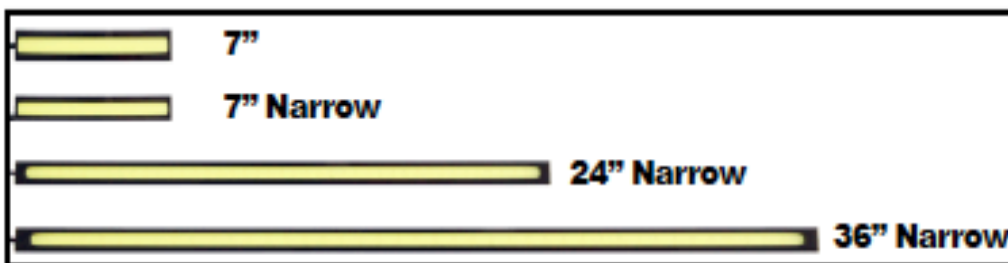

TLS-25: (25" Strip)
Available in White Only

- Rugged aluminum with weatherproof silicone potting
- Durable, low-profile LED bar
- Compact: 13" long x 1.25" wide x .5" thick
- Rugged aluminum casing
- Weatherproof, submersible, silicone-potted to meet IP67 requirements
- 96 LEDs (13") or 192 LEDs (25") provide consistent light dispersion
- Two rear mounting studs for secure mounting to any surface
- Input voltage: 12 Volts
- Low current draw

STARFIGHTER SUPER-INTENSITY LED STRIPS

STARFIGHTER™

SUPER INTENSITY LED STRIPS

**High-Intensity, Low-Profile Light Strip for use in
Utility Truck Tool Boxes, Truck Beds, etc.**

- Durable, low-profile LED Bar
- Compact: 0.6" wide x 3/4" thick (Narrow: 1/2" thick)
- Weatherproof, submersible, silicone-potted to meet IP67 requirements
- High-density LEDs provide consistent light dispersion
- 3M adhesive-backed for mounting to smooth, clean surfaces
- Input voltage: 12 Volts
- Low current draw